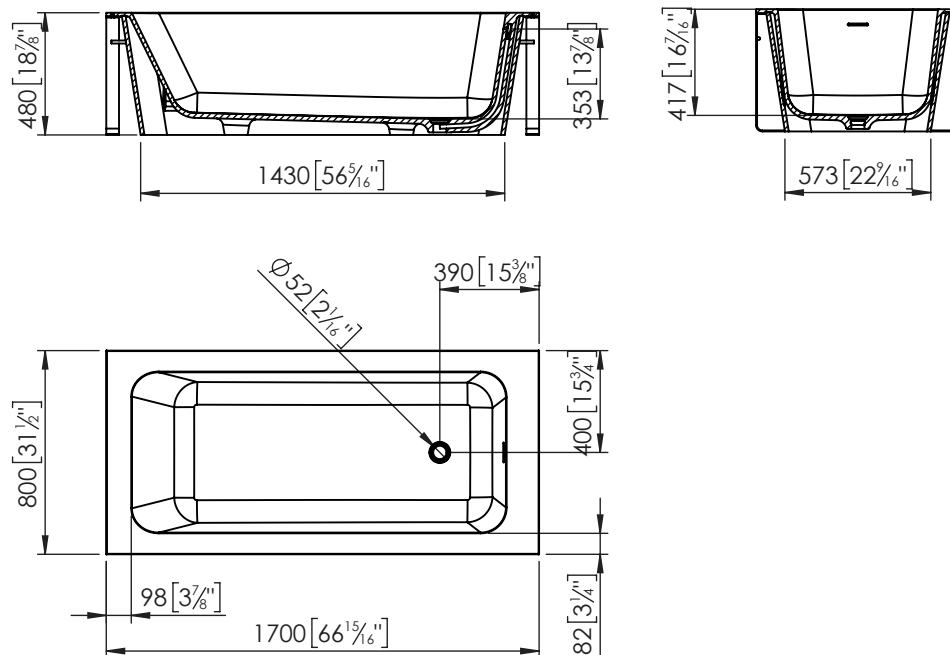

Baths

MODUL

MODUL BL. KRION CEN NEGRO 170X80
100102667

Technical Information

- Installation: free standing
- Height: 480 mm
- Width: 800 mm
- Length: 1700 mm
- Net Weight: 120 Kg
- Volumen: 245 L

Notes

All product dimensions are nominal and tolerances of the product may vary within an established range. All measurements of the technical drawings are expressed in mm[in].

Install the product following the recommendations in the installation manual.

To consult the warranty or any other information regarding this product, visit our website: www.system-pool.com